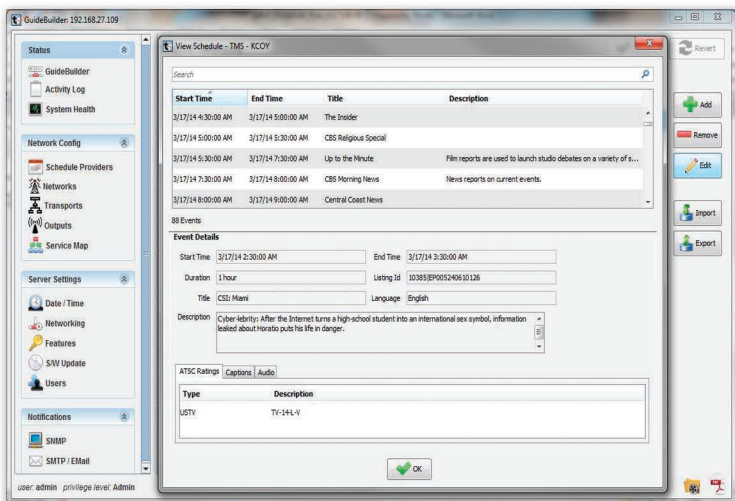

GuideBuilder 5 manages PSIP and other metadata in one easy-to-use system.

609.716.3535 | t
609.716.3503 | f
info@trivenidigital.com
trivenidigital.com

triveni
DIGITAL.
Better TV