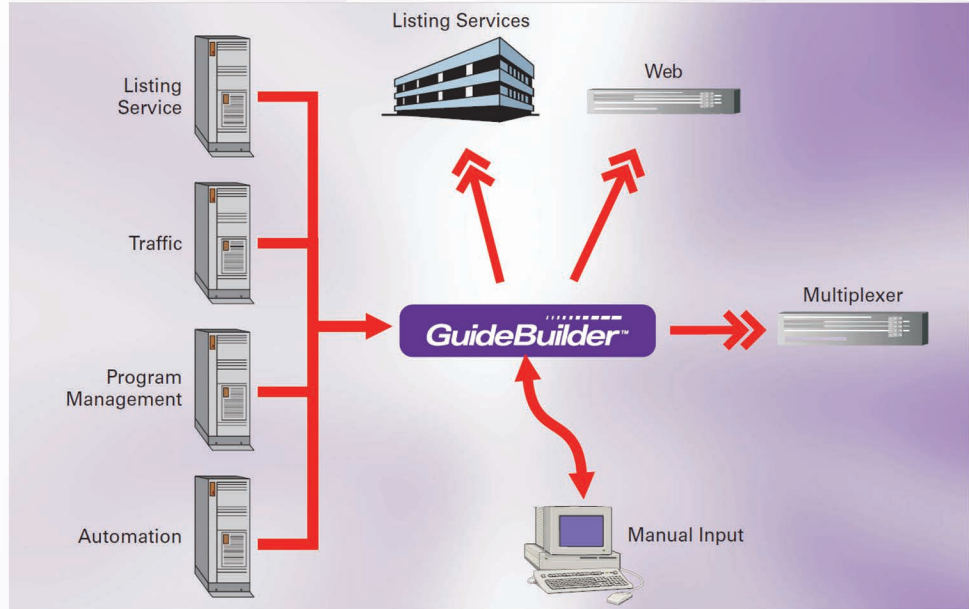

GuideBuilder® 5

Unified Broadcast Metadata

Key Features

System Administrator

- Web-based user application
- Schedule provider inputs: TMS, PMCP, Rovi, and more
- ATSC and DVB terrestrial, mobile, and satellite networks
- Open-system output types: vendor-specific, carousel, and UDP
- Color-coded service status maps
- Detailed activity and runtime log files
- Email alerts and SNMP traps
- Software update downloads

Remote Program Editor

- Web-based user application
- At-a-glance schedule listings for multiple services
- Program event conflict notifications
- Add recurring, default, and regular programs
- Edit audio, caption, and ratings service extensions

Server Specifications

- 1RU rackmount chassis
- OS: Ubuntu 16.04 or later
- 2 RJ45 BaseT Ethernet ports
- 9-pin serial port
- 2 USB ports
- Approximately 39 lbs

Deployment Options

- GuideBuilder server and software
- GuideBuilder software only
- Virtual Machine (VM) compatible software
- Cloud-based SaaS service

Features and specifications subject to change.

GuideBuilder Network Topology

GuideBuilder Program Editor

Start Time	End Time	Title	Description	Extensions	Action
10:00	12:00	CBS This Morning	BlogHer CEO Lisa Stone; author Harlan Coben; actor Rocky Carroll.	[Speaker] [Speech]	[Edit]
12:00	13:00	The Doctors	Surprising Home Germ Hot-Spots; Late-Night Snacks for Better Sleep; Scrubs Star Sarah Chalke on Her Son's Illness: Reducing stress; actress Sarah Chalke discusses Kawasaki disease; parts of the kitchen harboring harmful bacteria; late-night snacks to improve sleep.	[PG] [Speaker] [Speech]	[Edit]
13:00	14:00	The Price Is Right	Guest model Lawrence Saint-Victor.	[PG] [Speaker] [Speech]	[Edit]
14:00	15:00	The Young and the Restless	Sharon makes a life altering decision; Cane considers an attractive offer from Victor.	[PG] [Speaker] [Speech]	[Edit]
15:00	15:30	Paid Programming	Paid programming.	[Speaker]	[Edit]
15:30	16:00	The Bold and the Beautiful	Bill reacts unexpectedly to Brooke's news; Ridge and Katie come to a realization.	[PG] [Speaker] [Speech]	[Edit]
16:00	17:00	The Talk	Actress Betty White; TV host Kevin Frazier; chef Susan Feniger.	[PG] [Speaker] [Speech]	[Edit]
17:00	18:00	Let's Make a Deal		[PG] [Speaker] [Speech]	[Edit]
18:00	19:00	Dr. Phil	Dump Your Fiancee Now!: Tone and John disapprove of their brother's fiancée, who they say is rude, selfish, manipulative and abuses drugs; she says the siblings are responsible for all of the family drama.	[PG] [Speaker] [Speech]	[Edit]
19:00	19:30	Judge Judy	Skin Cancer Scare; Computer Cash Out: A woman sues her son, who has cancer, for repayment of loans and medical bills; a lifelong friendship ends over $500.	[PG] [Speaker] [Speech]	[Edit]

With the GuideBuilder Program Editor, it is easy to make schedule overrun and program description changes.

Triveni Digital
777 Alexander Road, Suite 101
Princeton, NJ 08540
609.716.3535 | t
609.716.3503 | f

triveni
DIGITAL.
Better TV